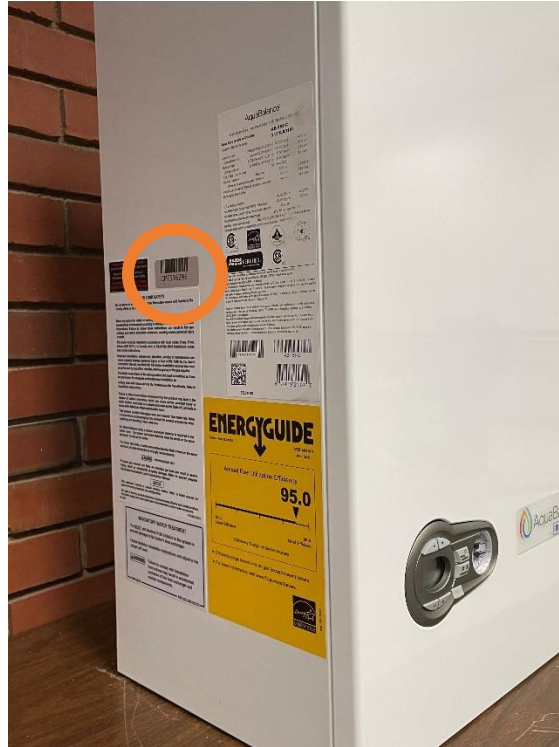

AquaBalance